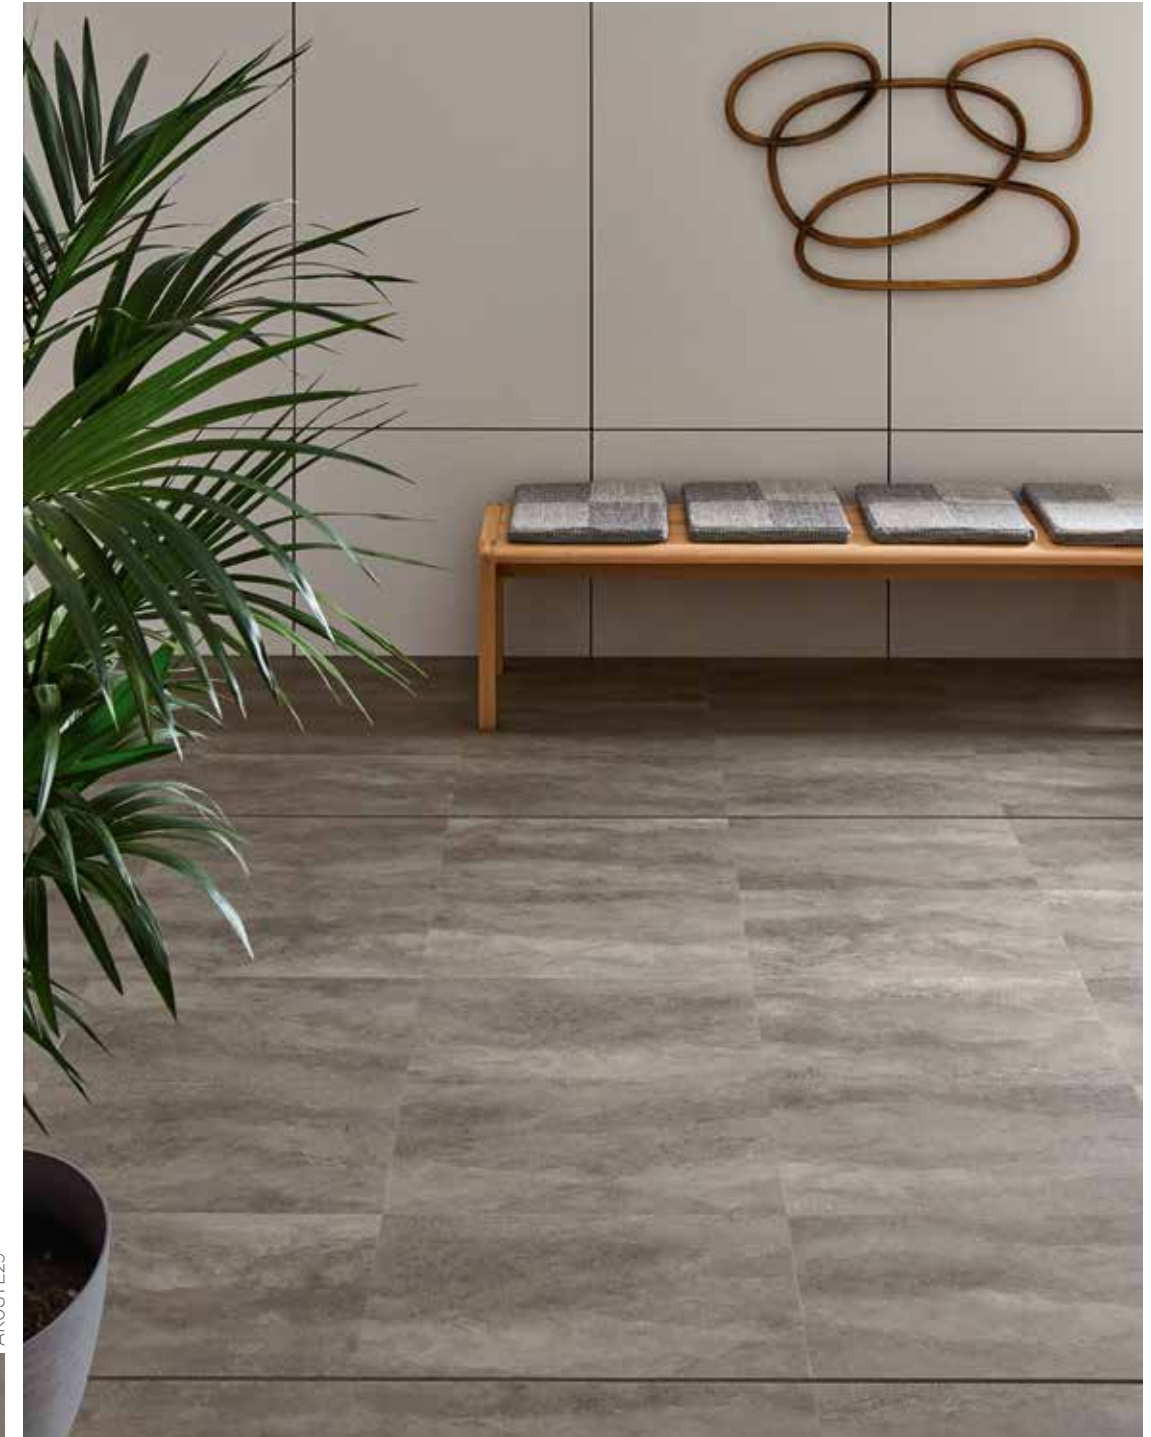

Tempus Restore
AROSTE29

Uniform Tile & Graphite Slate Feature Stripping