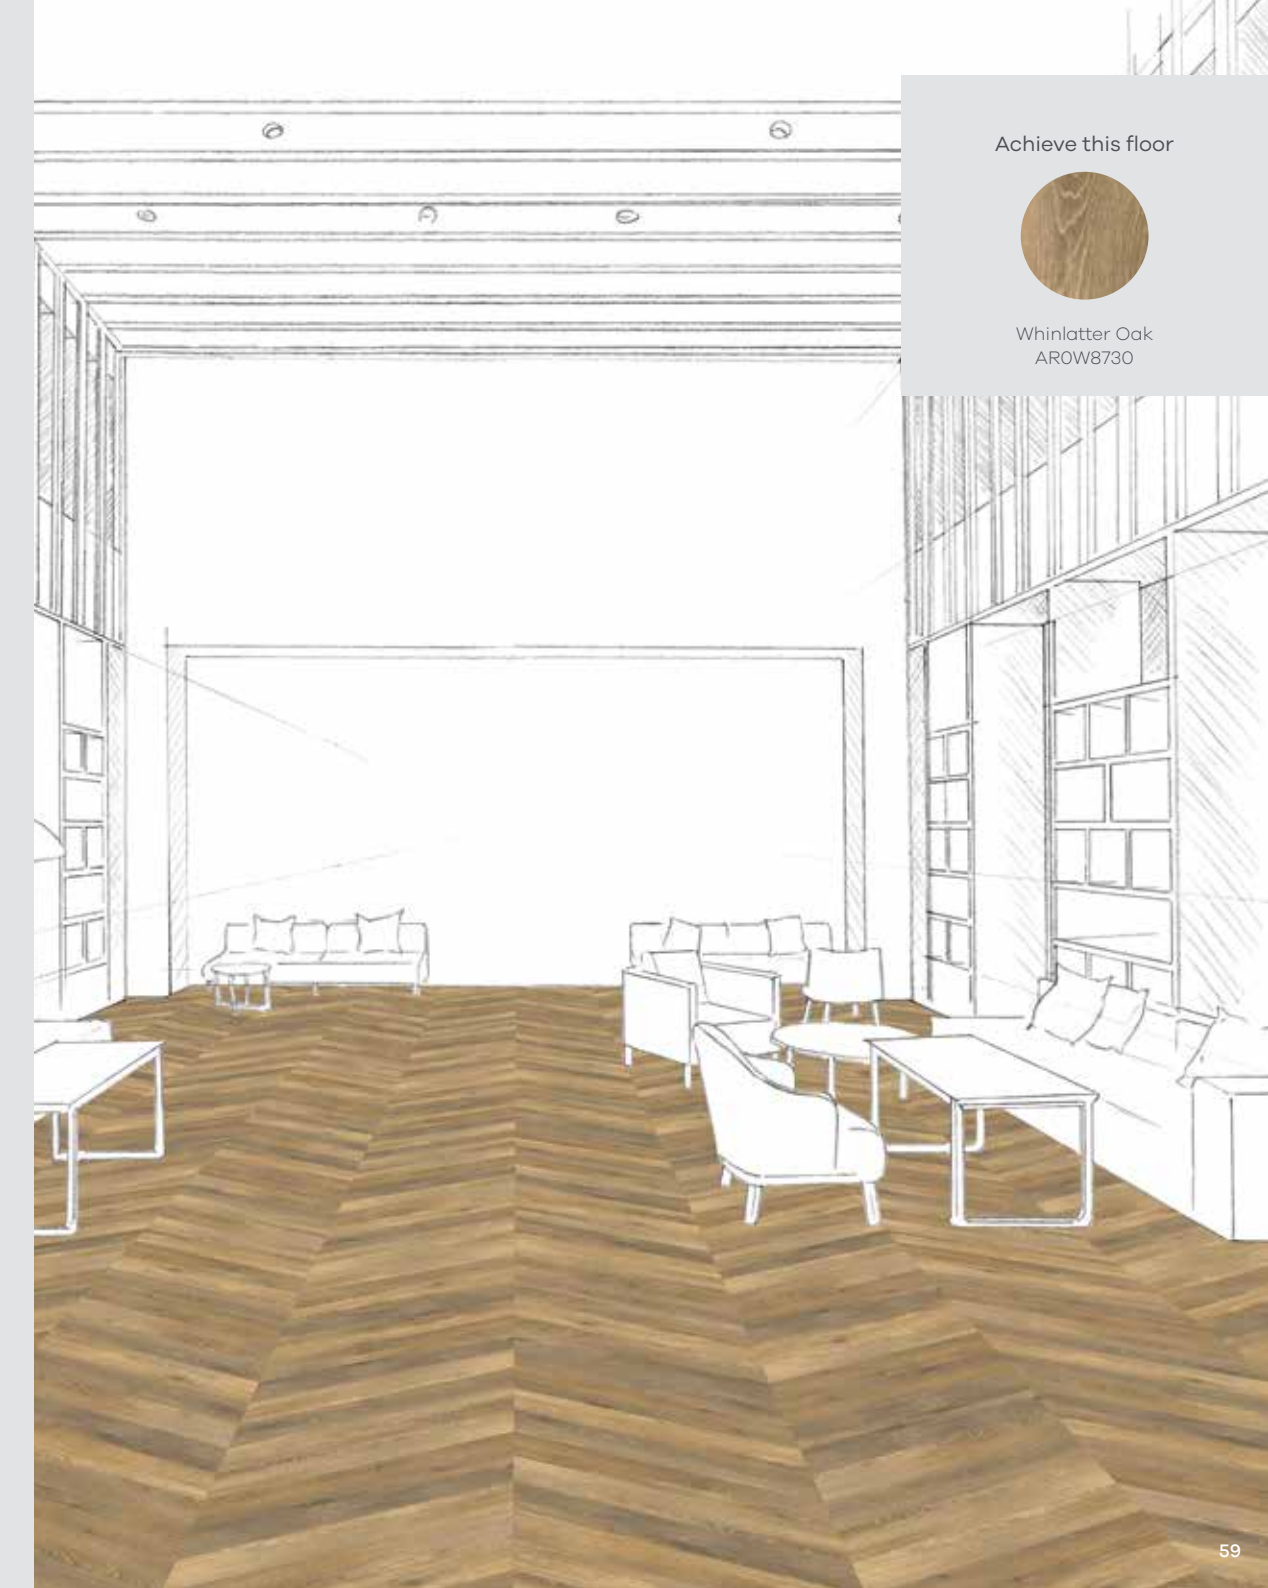

Aged Oak
AROW7710

Designers' Choice

Achieve this floor