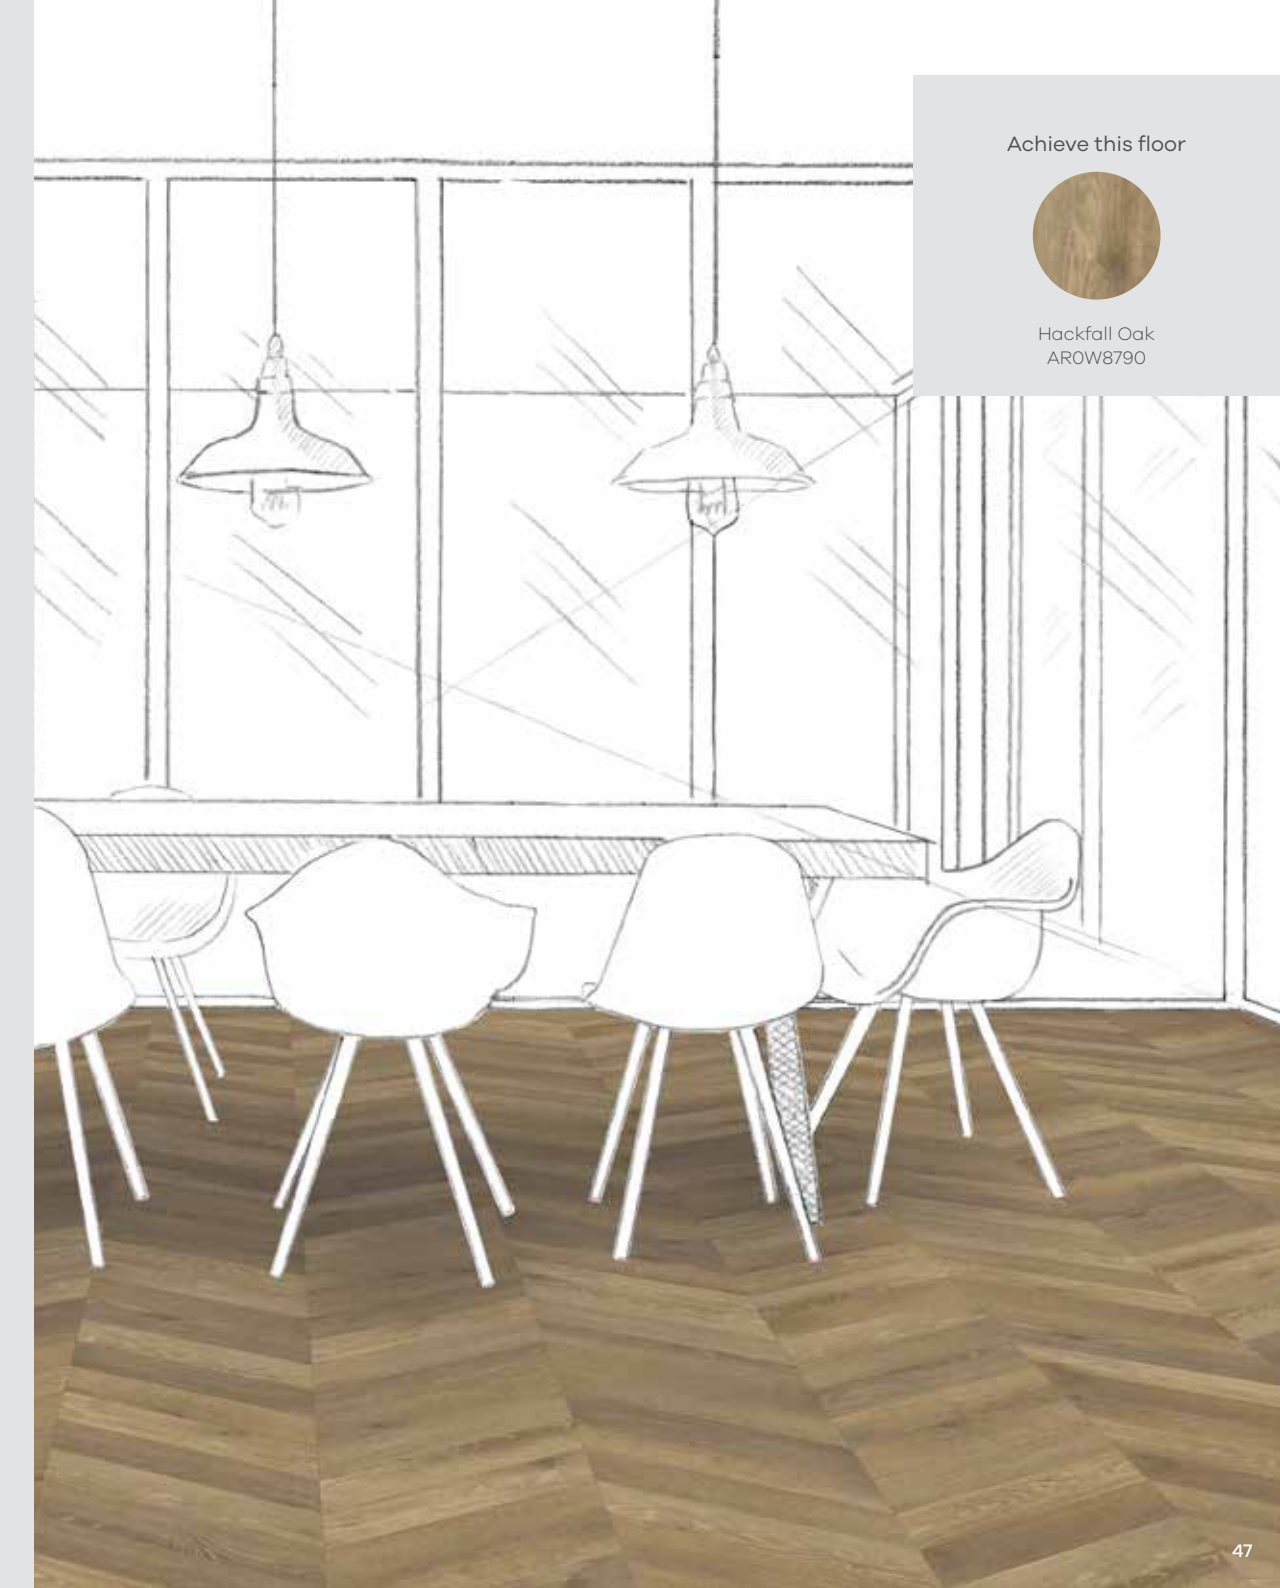

Designers' Choice

Achieve this floor