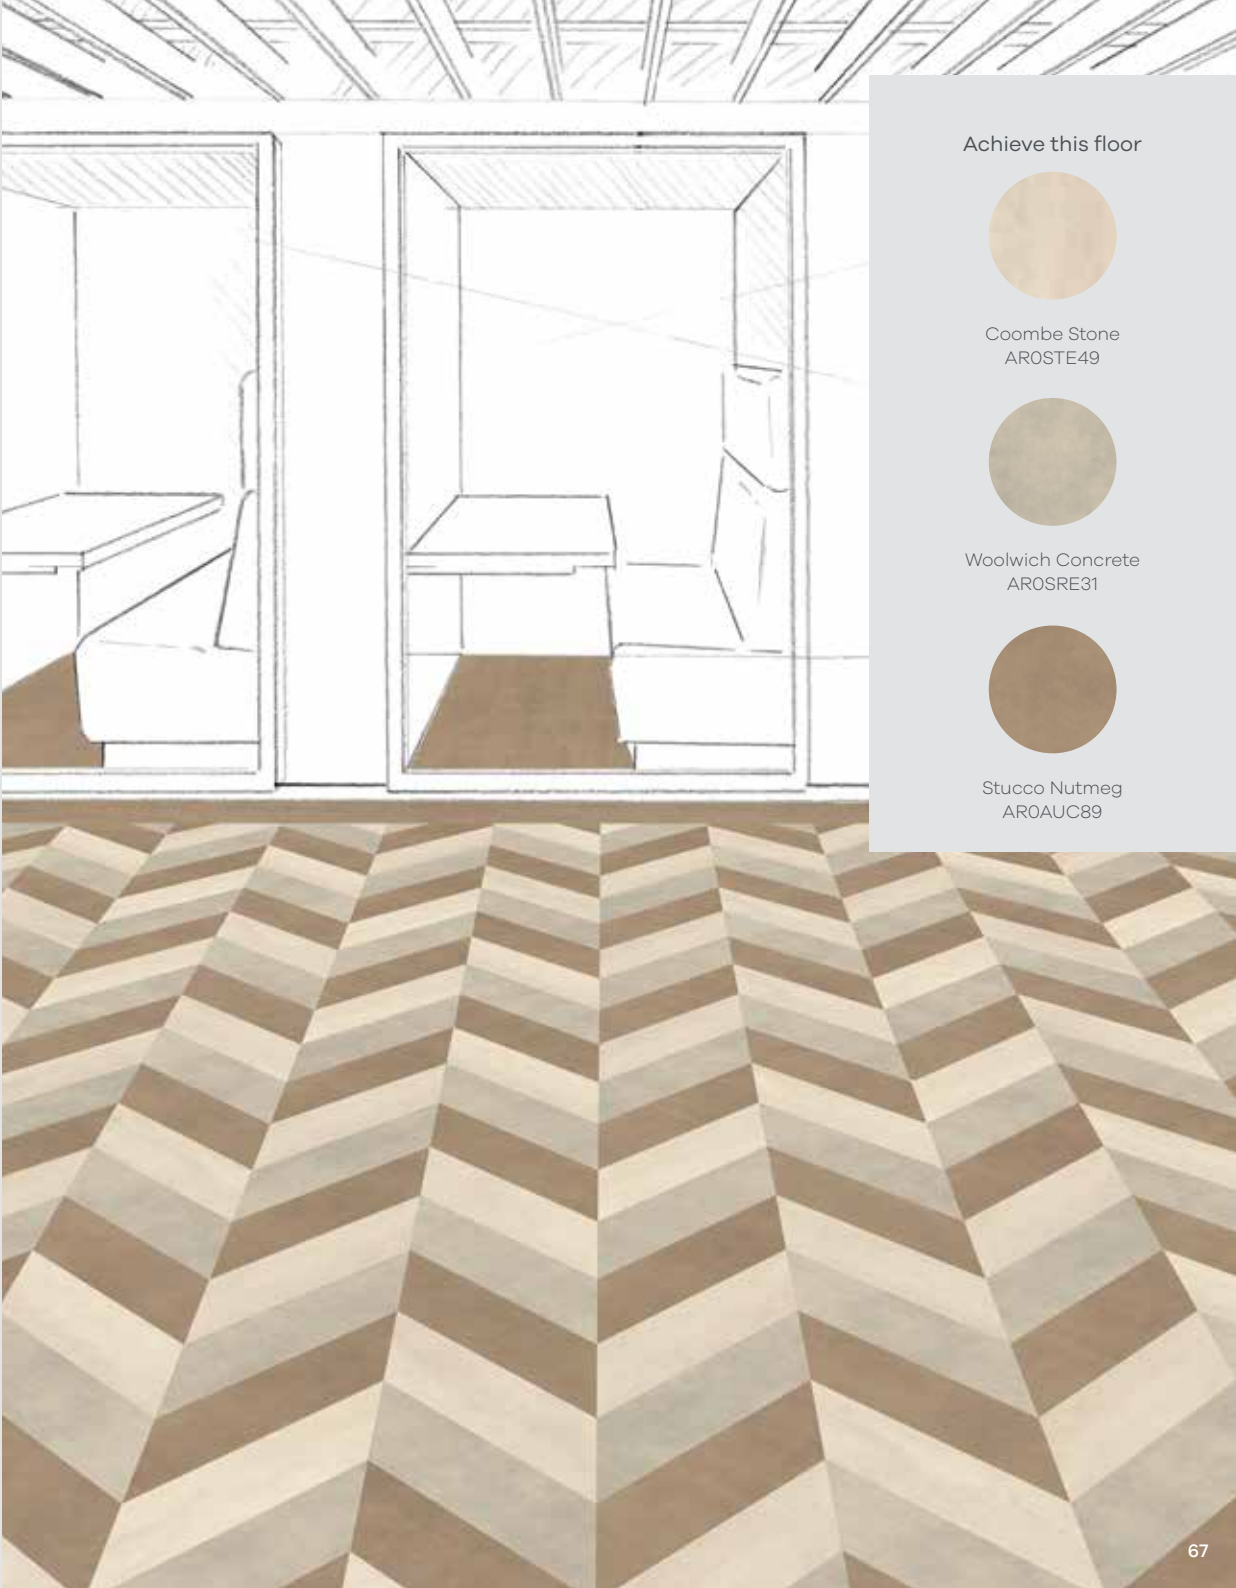

Designers' Choice