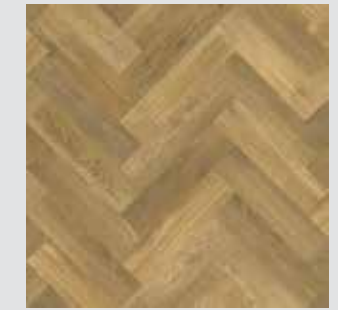

DC520
Berwick Oak