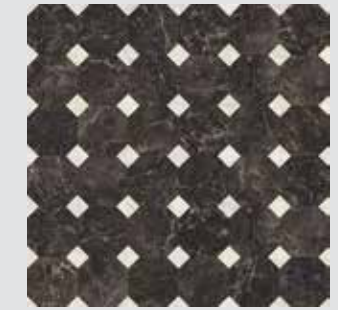

TILE SIZES: 152.4 x 152.4 mm
50.8 x 50.8 mm (key)

2 Products
EP305

3 Products
EP309

Laying Pattern:

Designers' Choice

DC587
Onyx Marble
Tempus Embrace (key)

DC588
Nero Classic Marble
Onyx Marble (key)

DC589
Waterloo Concrete
Stucco Haze (key)