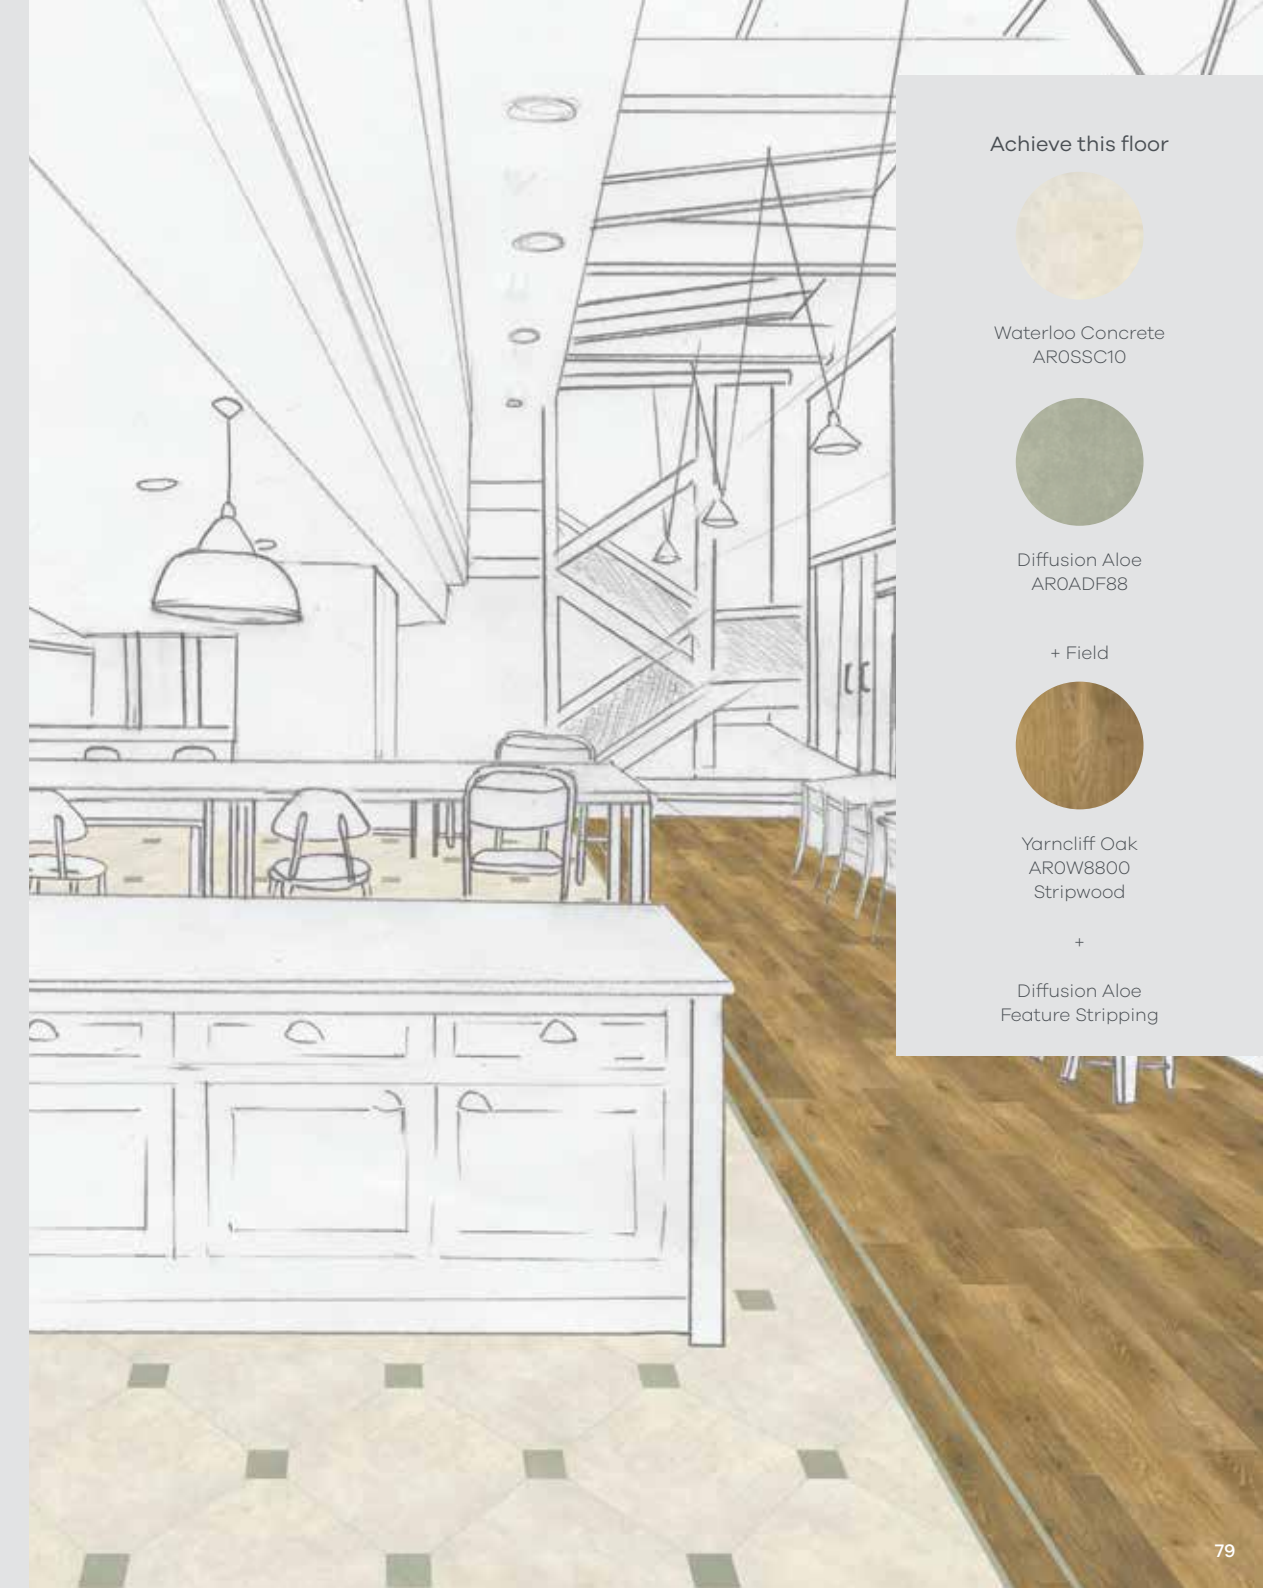

2 Products Small
EP514

Laying Pattern:

Designers' Choice

DC514
Shottery Limestone
Sloane Concrete (key)

DC593
Bianca Classic Marble
Nero Classic Marble (key)

DC594
Waterloo Concrete
Diffusion Aloe (key)

Achieve this floor