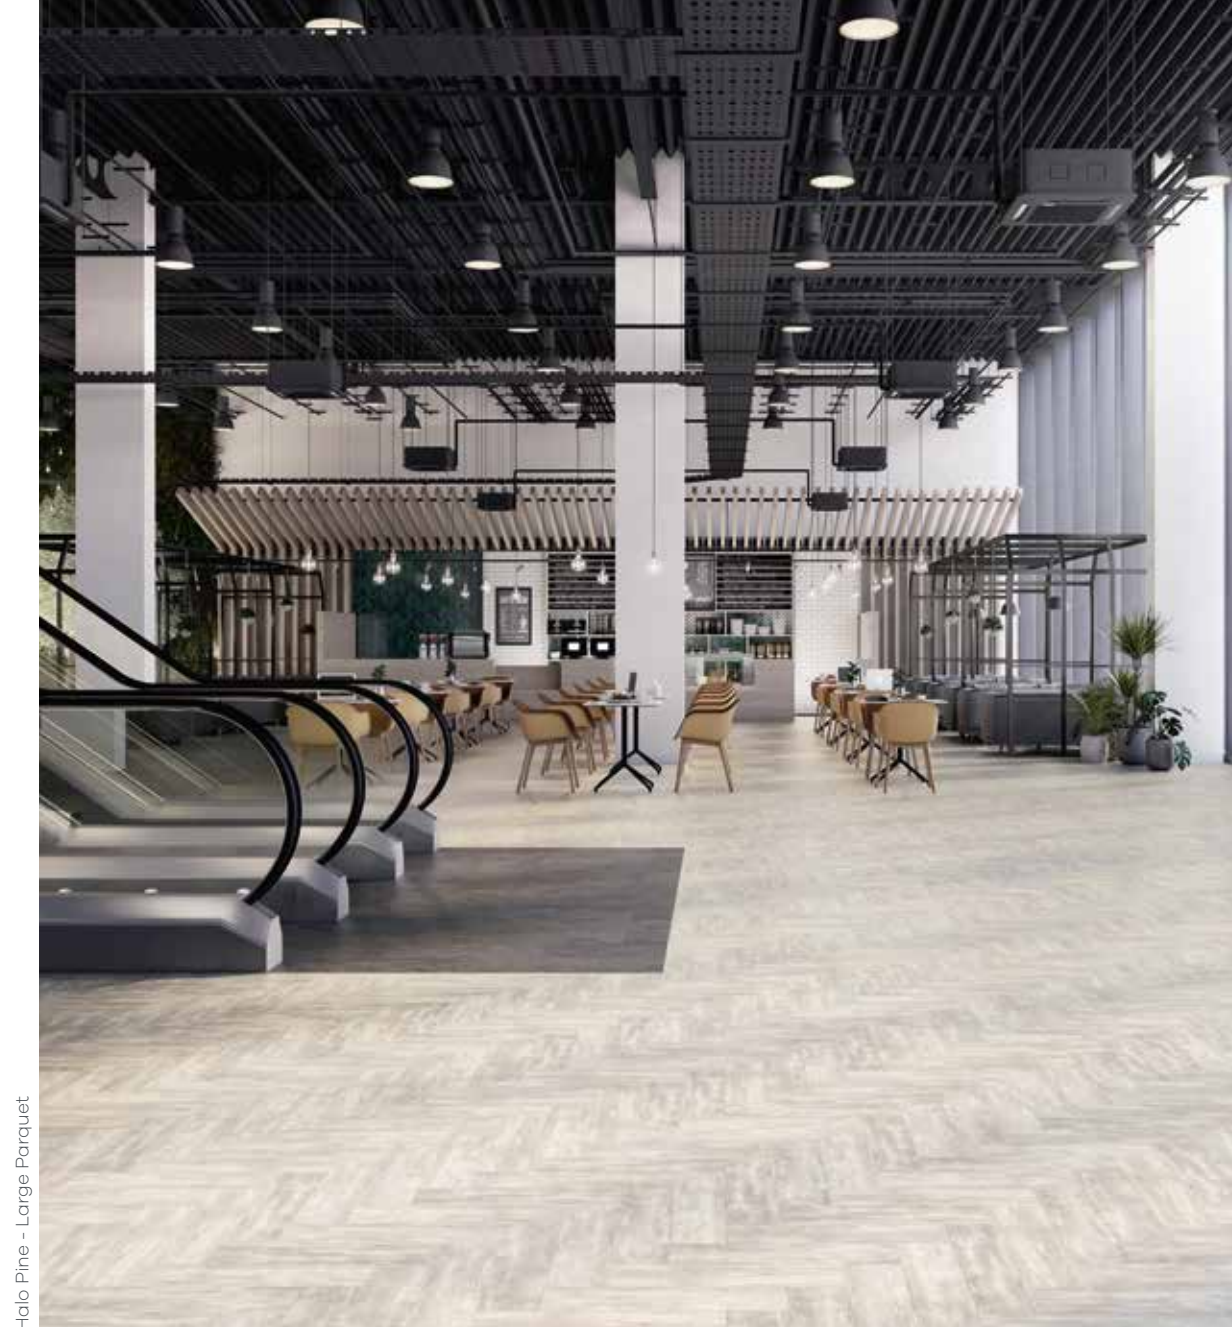

36+ slip resistant planks and tiles

Safety flooring with design sophistication

UK manufactured with the same extraordinary design philosophy that defines Amtico Signature, Signature 36+ delivers sustainable slip resistance and meets the requirements of the enhanced slip standard, but with the enhanced design possibilities of LVT planks and tiles.

For more information please visit amtico.com/safety-flooring

36⁺

Please note that the surface texture on Signature 36+ products differs from standard Signature products due to the inclusion of slip-resistant particles.

Halo Pine - Large Parquet

What silence looks like

Amtico Acoustic enhances the acoustic properties of LVT by reducing impact sound transmission by up to 18dB and also provides an extra level of comfort underfoot. Amtico Acoustic brings another layer of performance and versatility to the design, quality and durability you expect from Amtico.

AMTICO ACOUSTIC

SOUND REDUCTION

The closed cell 1 mm foam layer reduces impact sound transmission by up to 18 dB.

LOW FATIGUE

The closed cell foam structure can help increase comfort and reduce fatigue in high-traffic areas.