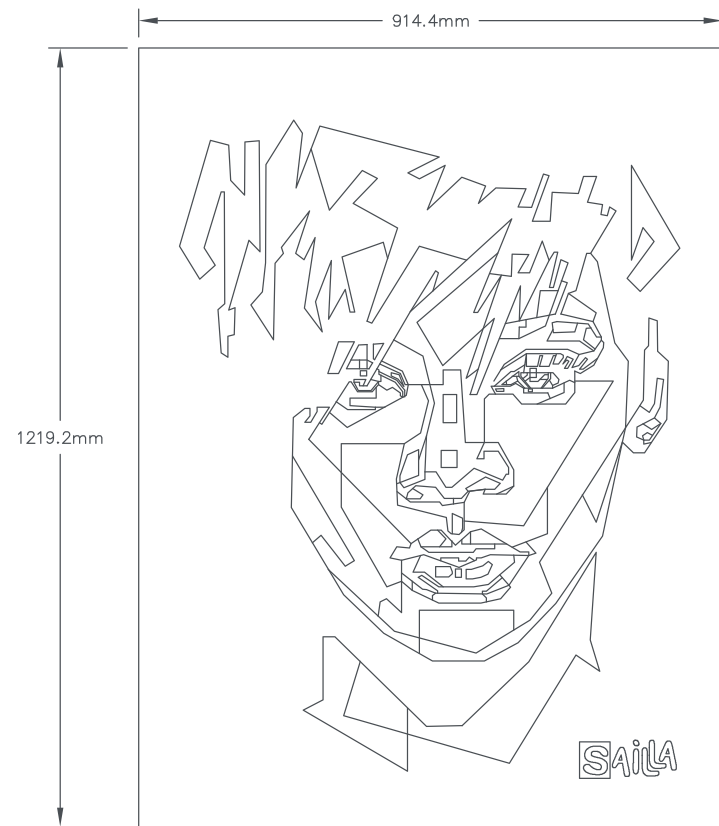

How we turn your ideas into reality

Whether you're looking for a unique product or a completely bespoke floor design, bring us your creative inspiration and we will work with you to achieve your vision.

Our CAD Team

Amtico's highly-skilled CAD team turn your product selection and layout into something our design and manufacturing experts can make a reality. Designs change and grow as we work with them, so the drawing approval process is collaborative, expertly managed through your Amtico Commercial Project Specialist, ensuring that the final floor meets your unique design vision.

Cutting

Amtico is renowned for its advanced finishing techniques. Over 50 years of manufacturing expertise means we can add the fine detail to your big ideas, creating bespoke shapes and products that no-one else can.

Installation

Our quality team test lays every bespoke design floor in our UK factory before shipping, to check for accuracy.

This crucial part of the process means you can rely on Amtico flooring to fit first time and meet your project deadlines, even with the most intricate design.

Find out more at: [amtico.com/commercial/collections/bespoke/](https://www.amtico.com/commercial/collections/bespoke/)